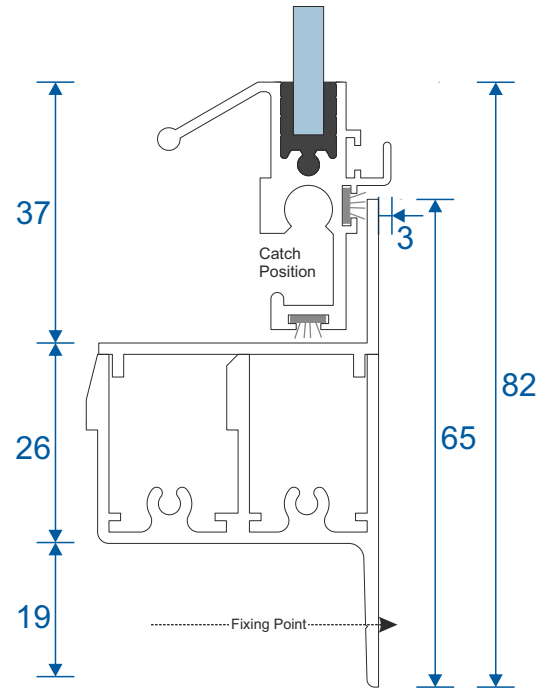

Outer Frame & Sash Parts

SG91 - Outer Frame Sides (Jambs)

SG92 - Outer Frame (Top & Bottom)

SG64 - Sides / Top Bar

SG62 - Interlock

SG61 - Handle Interlock

SG63 - Extended Panel

SG87 - Outer Frame Bottom

Non-Balanced Vertical Slider

Sides / Jambs (A)

Top / Head (B)

Bottom / Base (D)

Interlock (C)

Balanced Vertical Slider

Sides / Jambs (A)

Top / Head (B)

Bottom / Base (D)

Interlock (C)

Duration Windows
Thames Development
Charfleets Road
Canvey Island
Essex. SS8 0PQ

sales@duration.co.uk
www.duration.co.uk

Head Office 01268 681612
Showroom 01268 695100