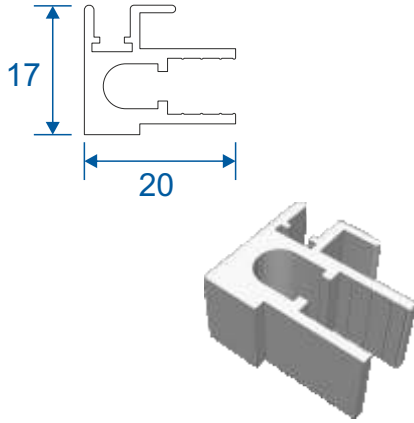

Outer Frame & Sash Parts

SG91 - Outer Frame Sides (Jambs)

SG92 - Outer Frame (Top & Bottom)

SG64 - Sides / Top Bar

SG62 - Interlock

SG61 - Handle Interlock

SG63 - Extended Panel

SG87 - Outer Frame Bottom

Non-Balanced Vertical Slider

Sides / Jambs (A)

Top / Head (B)

Bottom / Base (D)

Interlock (C)

Balanced Vertical Slider

Sides / Jambs (A)

Top / Head (B)