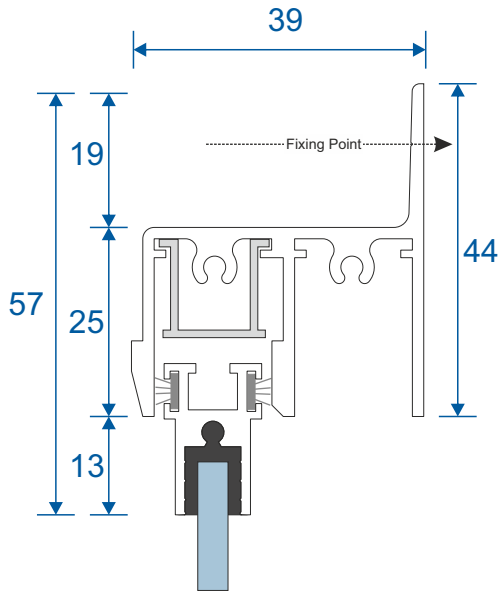

Outer Frame & Sash Parts

SG91 - Outer Frame Sides (Jambs)

SG92 - Outer Frame (Top & Bottom)

SG64 - Sides / Top Bar

SG62 - Interlock

SG61 - Handle Interlock

SG63 - Extended Panel

SG87 - Outer Frame Bottom

Non-Balanced Vertical Slider

Sides / Jambs (A)

Top / Head (B)

Bottom / Base (D)

Interlock (C)

Balanced Vertical Slider

Sides / Jambs (A)

Top / Head (B)