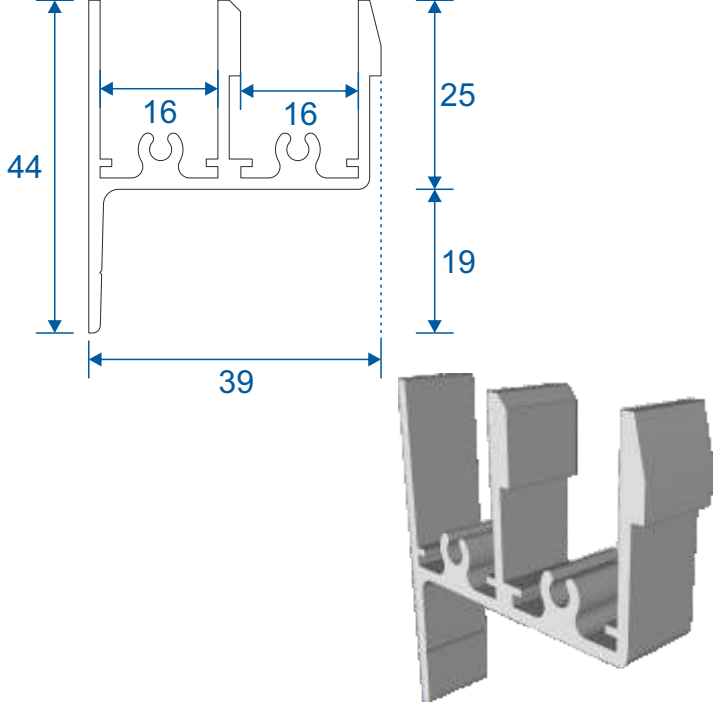

Outer Frame & Sash Parts

SG91 - Outer Frame Sides (Jambs)

SG92 - Outer Frame (Top & Bottom)

SG64 - Sides / Top Bar

SG62 - Interlock

SG61 - Handle Interlock

SG63 - Extended Panel

SG87 - Outer Frame Bottom

Non-Balanced Vertical Slider

Sides / Jambs (A)

Top / Head (B)

Bottom / Base (D)

Interlock (C)

Balanced Vertical Slider

Sides / Jambs (A)

Top / Head (B)