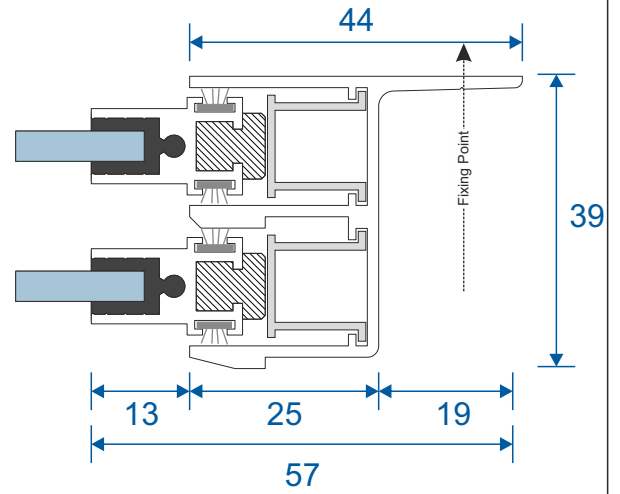

Outer Frame & Sash Parts

SG91 - Outer Frame Sides (Jambs)

SG92 - Outer Frame (Top & Bottom)

SG64 - Sides / Top Bar

SG62 - Interlock

SG61 - Handle Interlock

SG63 - Extended Panel

SG87 - Outer Frame Bottom

Non-Balanced Vertical Slider

Sides / Jambs (A)

Top / Head (B)

Bottom / Base (D)

Interlock (C)

Balanced Vertical Slider

Sides / Jambs (A)

Top / Head (B)