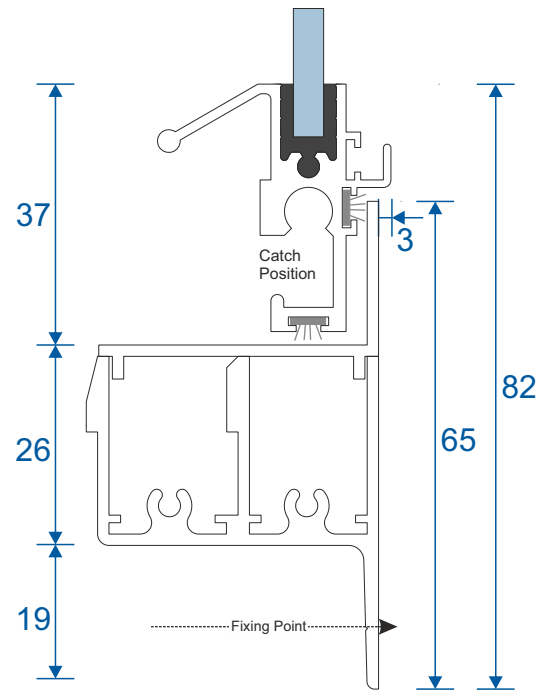

Outer Frame & Sash Parts

SG91 - Outer Frame Sides (Jambs)

SG92 - Outer Frame (Top & Bottom)

SG64 - Sides / Top Bar

SG62 - Interlock

SG61 - Handle Interlock

SG63 - Extended Panel

SG87 - Outer Frame Bottom

Non-Balanced Vertical Slider

Sides / Jambs (A)

Top / Head (B)

Bottom / Base (D)

Interlock (C)

Balanced Vertical Slider

Sides / Jambs (A)

Top / Head (B)

Bottom / Base (D)

Interlock (C)

Duration Windows
Thames Development
Charfleets Road
Canvey Island
Essex. SS8 0PQ

sales@duration.co.uk
www.duration.co.uk

Head Office 01268 681612
Showroom 01268 695100