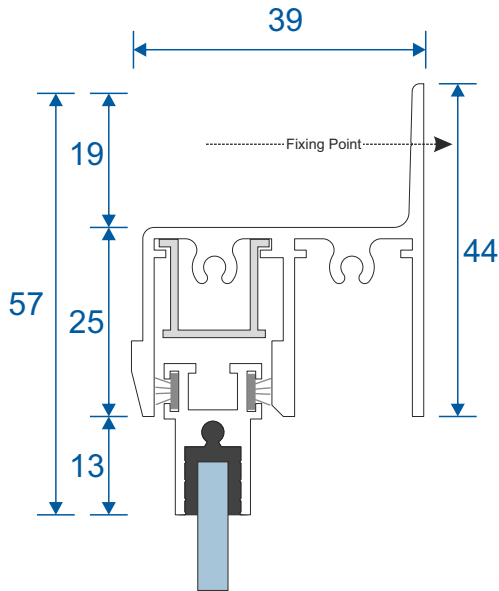

Outer Frame & Sash Parts

SG91 - Outer Frame Sides (Jambs)

SG92 - Outer Frame (Top & Bottom)

SG64 - Sides / Top Bar

SG62 - Interlock

SG61 - Handle Interlock

SG63 - Extended Panel

SG87 - Outer Frame Bottom

Non-Balanced Vertical Slider

Sides / Jambs (A)

Top / Head (B)

Bottom / Base (D)

Interlock (C)

Balanced Vertical Slider

Sides / Jambs (A)

Top / Head (B)

Bottom / Base (D)

Interlock (C)

Duration Windows
Thames Development
Charfleets Road
Canvey Island
Essex. SS8 0PQ

sales@duration.co.uk
www.duration.co.uk

Head Office 01268 681612
Showroom 01268 695100