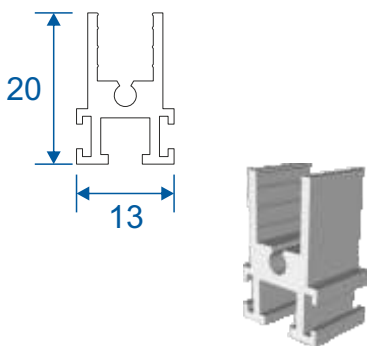

Outer Frame & Sash Parts

SG91 - Outer Frame Sides (Jambs)

SG92 - Outer Frame (Top & Bottom)

SG64 - Sides / Top Bar

SG62 - Interlock

SG61 - Handle Interlock

SG63 - Extended Panel

SG87 - Outer Frame Bottom

Non-Balanced Vertical Slider

Sides / Jambs (A)

Top / Head (B)

Bottom / Base (D)

Interlock (C)

Balanced Vertical Slider

Sides / Jambs (A)

Top / Head (B)