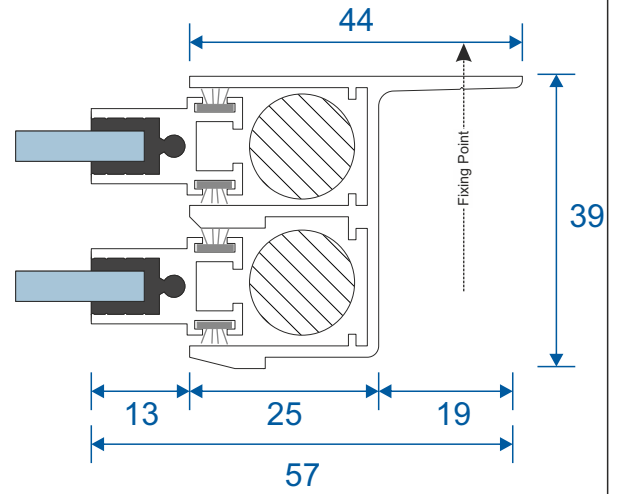

Outer Frame & Sash Parts

SG91 - Outer Frame Sides (Jambs)

SG92 - Outer Frame (Top & Bottom)

SG64 - Sides / Top Bar

SG62 - Interlock

SG61 - Handle Interlock

SG63 - Extended Panel

SG87 - Outer Frame Bottom

Non-Balanced Vertical Slider

Sides / Jambs (A)

Top / Head (B)

Bottom / Base (D)

Interlock (C)

Balanced Vertical Slider

Sides / Jambs (A)

Top / Head (B)

Bottom / Base (D)

Interlock (C)

Duration Windows
Thames Development
Charfleets Road
Canvey Island
Essex. SS8 0PQ

sales@duration.co.uk
www.duration.co.uk

Head Office 01268 681612
Showroom 01268 695100