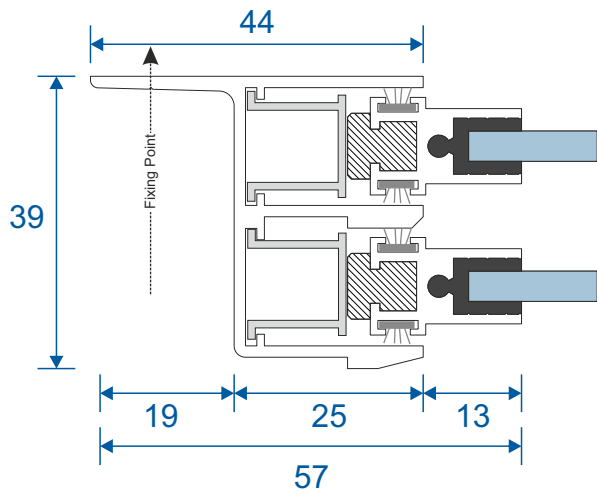

Outer Frame & Sash Parts

SG91 - Outer Frame Sides (Jambs)

SG92 - Outer Frame (Top & Bottom)

SG64 - Sides / Top Bar

SG62 - Interlock

SG61 - Handle Interlock

SG63 - Extended Panel

SG87 - Outer Frame Bottom

Non-Balanced Vertical Slider

Sides / Jambs (A)

Top / Head (B)

Bottom / Base (D)

Interlock (C)

Balanced Vertical Slider

Sides / Jambs (A)

Top / Head (B)

Bottom / Base (D)

Interlock (C)

Duration Windows
Thames Development
Charfleets Road
Canvey Island
Essex. SS8 0PQ

sales@duration.co.uk
www.duration.co.uk

Head Office 01268 681612
Showroom 01268 695100