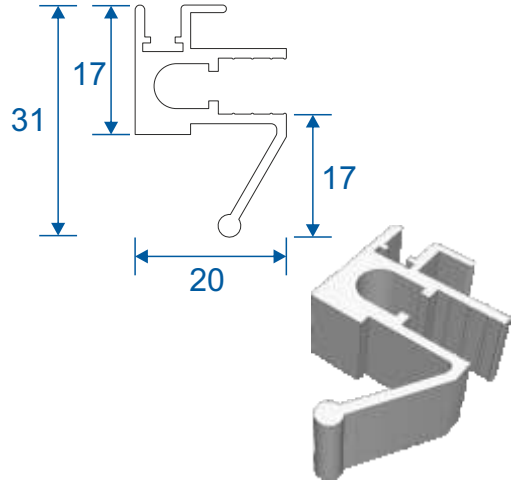

Outer Frame & Sash Parts

SG91 - Outer Frame Sides (Jambs)

SG92 - Outer Frame (Top & Bottom)

SG64 - Sides / Top Bar

SG62 - Interlock

SG61 - Handle Interlock

SG63 - Extended Panel

SG87 - Outer Frame Bottom

Non-Balanced Vertical Slider

Sides / Jambs (A)

Top / Head (B)

Bottom / Base (D)

Interlock (C)

Balanced Vertical Slider

Sides / Jambs (A)

Top / Head (B)