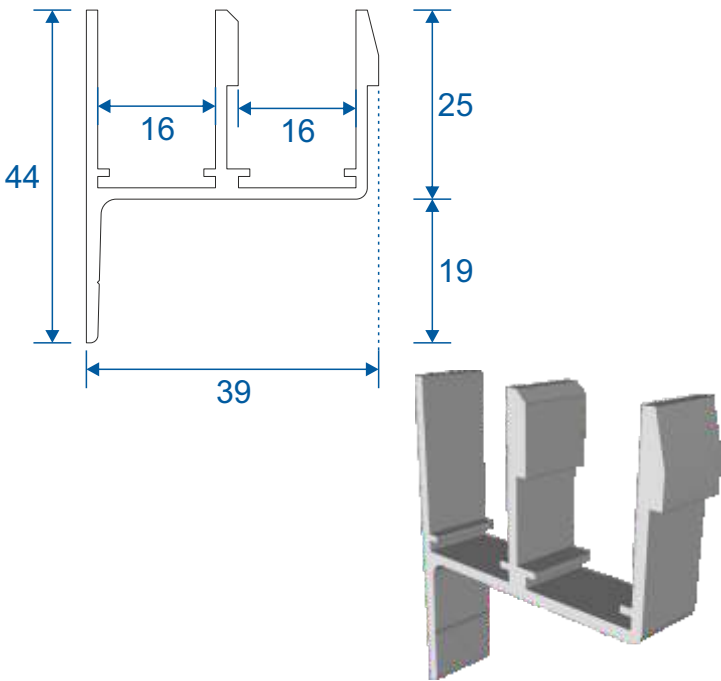

Vertical Slider Secondary

Economy Odd Leg Section Guide
Non-Balanced and Balanced

DURATION
WINDOWS

Contents

Parts

Outer Frame & Sash Parts 3

Sections

Non-Balanced V/S 4

Outer Frame & Sash Parts

SG91 - Outer Frame Sides (Jambs)

SG92 - Outer Frame (Top & Bottom)

SG64 - Sides / Top Bar

SG62 - Interlock

SG61 - Handle Interlock

SG63 - Extended Panel

SG87 - Outer Frame Bottom

Non-Balanced Vertical Slider

Sides / Jambs (A)

Top / Head (B)

Bottom / Base (D)

Interlock (C)

Balanced Vertical Slider

Sides / Jambs (A)

Top / Head (B)