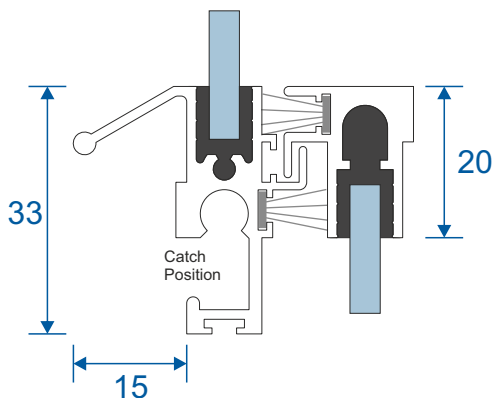

Outer Frame & Sash Parts

SG91 - Outer Frame Sides (Jambs)

SG92 - Outer Frame (Top & Bottom)

SG64 - Sides / Top Bar

SG62 - Interlock

SG61 - Handle Interlock

SG63 - Extended Panel

SG87 - Outer Frame Bottom

Non-Balanced Vertical Slider

Sides / Jambs (A)

Top / Head (B)

Bottom / Base (D)

Interlock (C)

Balanced Vertical Slider

Sides / Jambs (A)

Top / Head (B)

Bottom / Base (D)

Interlock (C)

Duration Windows
Thames Development
Charfleets Road
Canvey Island
Essex. SS8 0PQ

sales@duration.co.uk
www.duration.co.uk

Head Office 01268 681612
Showroom 01268 695100