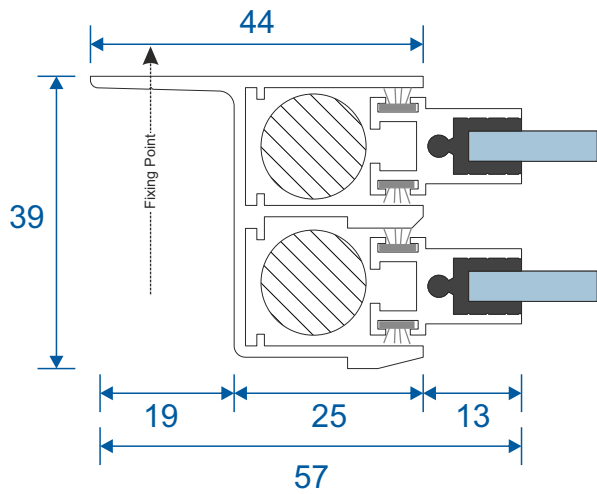

Outer Frame & Sash Parts

SG91 - Outer Frame Sides (Jambs)

SG92 - Outer Frame (Top & Bottom)

SG64 - Sides / Top Bar

SG62 - Interlock

SG61 - Handle Interlock

SG63 - Extended Panel

SG87 - Outer Frame Bottom

Non-Balanced Vertical Slider

Sides / Jambs (A)

Top / Head (B)

Bottom / Base (D)

Interlock (C)

Balanced Vertical Slider

Sides / Jambs (A)

Top / Head (B)

Bottom / Base (D)

Interlock (C)

Duration Windows
Thames Development
Charfleets Road
Canvey Island
Essex. SS8 0PQ

sales@duration.co.uk
www.duration.co.uk

Head Office 01268 681612
Showroom 01268 695100