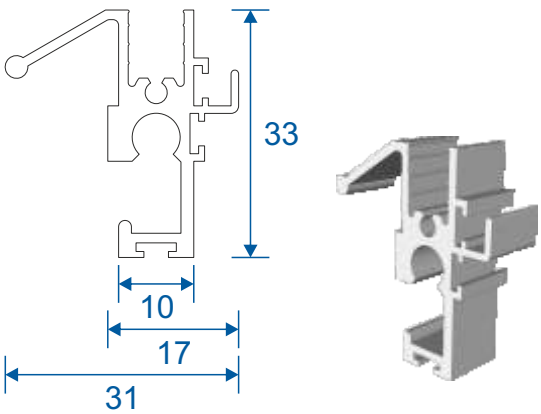

Outer Frame & Sash Parts

SG91 - Outer Frame Sides (Jambs)

SG92 - Outer Frame (Top & Bottom)

SG64 - Sides / Top Bar

SG62 - Interlock

SG61 - Handle Interlock

SG63 - Extended Panel

SG87 - Outer Frame Bottom

Non-Balanced Vertical Slider

Sides / Jambs (A)

Top / Head (B)

Bottom / Base (D)

Interlock (C)

Balanced Vertical Slider

Sides / Jambs (A)

Top / Head (B)

Bottom / Base (D)

Interlock (C)

Duration Windows
Thames Development
Charfleets Road
Canvey Island
Essex. SS8 0PQ

sales@duration.co.uk
www.duration.co.uk

Head Office 01268 681612
Showroom 01268 695100