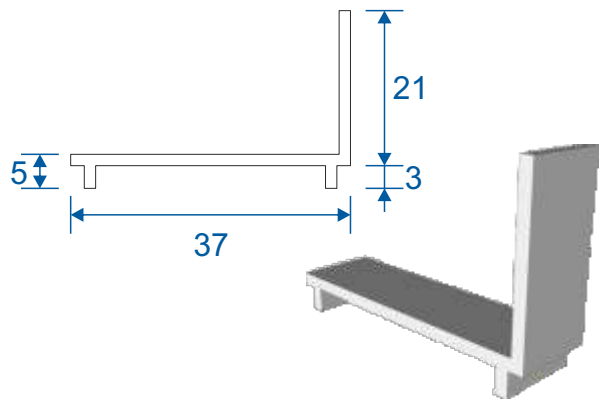

Outer Frame & Sash Parts

SG91 - Outer Frame Sides (Jambs)

SG92 - Outer Frame (Top & Bottom)

SG64 - Sides / Top Bar

SG62 - Interlock

SG61 - Handle Interlock

SG63 - Extended Panel

SG87 - Outer Frame Bottom

Non-Balanced Vertical Slider

Sides / Jambs (A)

Top / Head (B)

Bottom / Base (D)

Interlock (C)

Balanced Vertical Slider

Sides / Jambs (A)

Top / Head (B)